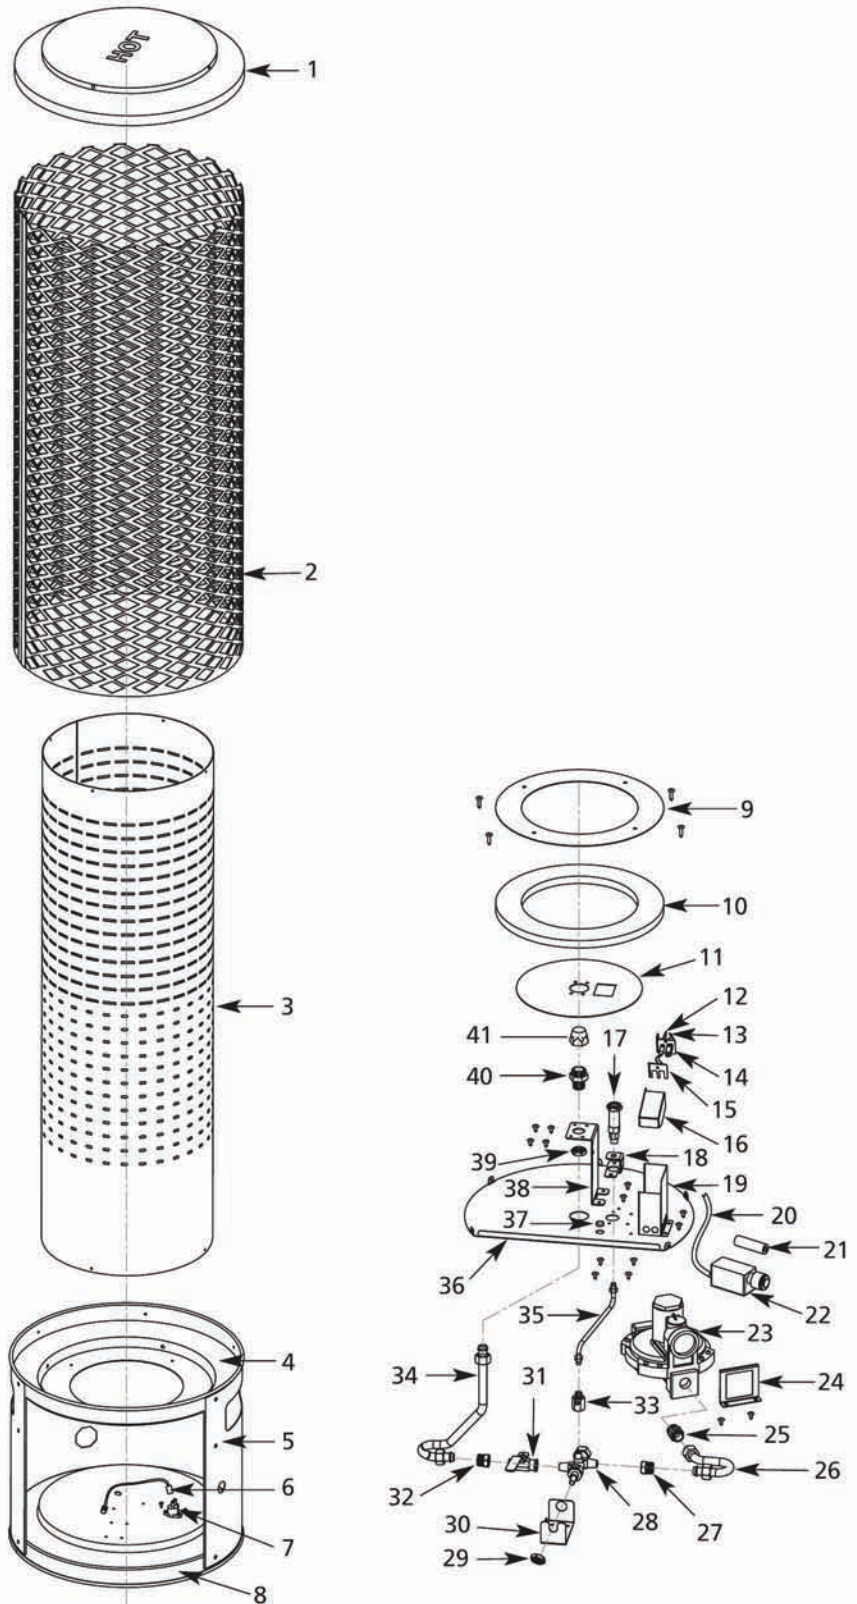

For Repair Parts, call 1-877-477-4768

Please provide following information:

- Model number
- Serial number (if any)
- Part description and number as shown in parts list

E
N
G
L
I
S
H

Figure 7 - Repair Parts Illustration for Natural Gas Radiant Heater RA250NGDGD

Model RA250NGDGD

Repair Parts List for Natural Gas Radiant Heater RA250NGDGD

Reference Number	Description	Part Number for Model: RA250NGDGD	Quantity
1	Top Cover	5002854	1
2	Guard	2315554	1
3	Emitter	2315537	1
4	Upper Base	5002853	1
5	Base Cover	2315532	1
6	Lead Wire	2315643	1
7	Tilt Switch	2300186	1
8	Lower Base	5002852	1
9	Blanket	2315539	1
10	Insulation	2315544	1
11	Flame Shield	2315540	1
12	Thermocouple	2201591	1
13	Spark Plug	2201583	1
14	Spark Plug Bracket	2315609	1
15	Bracket	2315520	1
16	Box for Lead Wire	2315535	1
17	Pilot Assy	GL250.39	1
18	Pilot Bracket	2315608	1
19	Wind Box	2315610	1
20	Ignition Wire	2201585	1
21	Battery	2300481	1
22	Ignition	2201220	1
23	Regulator	2315513	1
24	Regulator Holder	2315536	1
25	Regulator Connector	2315547	1
26	Inlet Tubing Assy	2315542	1
27	Connector	2315549	1
28	Control Valve	5001423	1
29	Control Valve Fixing Nut	2305687	1
30	Control Valve Bracket	2315538	1
31	Ball Valve	2304630	1
32	Ball Valve Connector	2305391	1
33	Pilot Connector	2315548	1
34	Main Tubing Assy	2315550	1
35	Pilot Tubing	2001402	1
36	Base Shield	2315541	1
37	Rubber Ring for Wire	2315543	1
38	Nozzle Bracket	2315533	1
39	Nut	2101008	1
40	Nozzle Connector	2315534	1
41	Nozzle	2315546	1