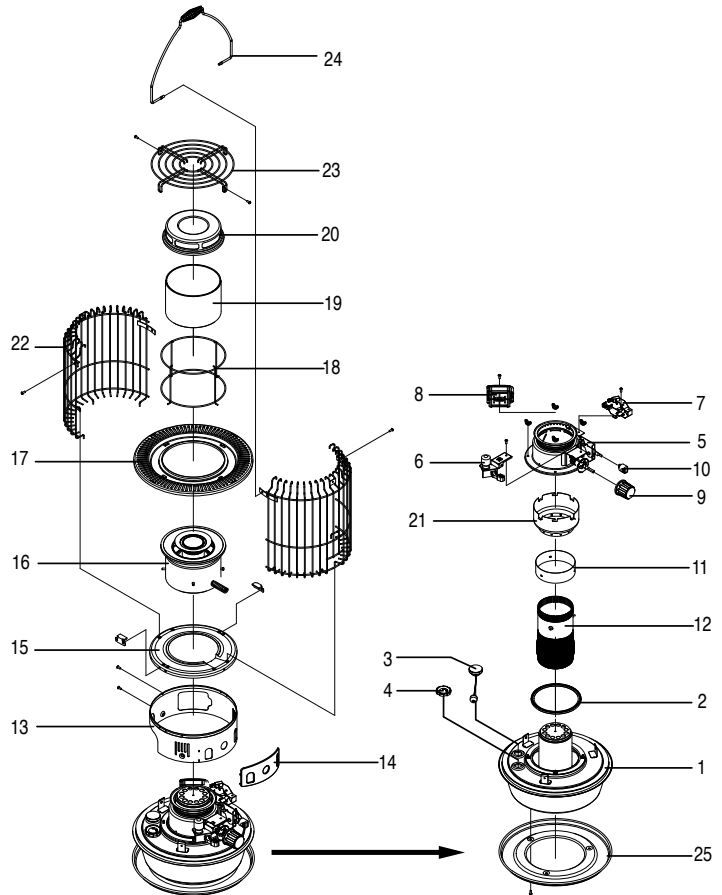

**NEVER LEAVE THE HEATER
UNATTENDED WHILE BURNING!**

17 PARTS LIST

DRAWING NUMBER	DESCRIPTION	PART NUMBER
1	TANK ASS'Y	2111-0066-01
2	GASKET-TANK	3321-0035-00
3	FUEL-INDICATOR ASS'Y	2112-0017-00
4	FILL CAP ASS'Y	2121-0007-00
5	WICK CASE ASS'Y	2113-0028-00
6	SAFETY SHUT-OFF ASS'Y	2116-0005-00
7	IGNITION ASS'Y	2117-0011-00
8	BATTERY CASE ASS'Y	2118-0031-00
9	WICK ADJUSTER KNOB	2117-0009-00
10	KNOB IGNITION	3231-0150-00
11	WICK HOLDER	3121-0508-00
12	WICK	See Specs Below
13	CABINET BASE	3111-0291-00
14	PANEL-NAME PLATE	3121-0509-02
15	CABINET BASE TOP	3111-0292-00
16	BURNER ASS'Y	2112-0043-00
17	MIDDLE PLATE	3111-0293-01
18	GRILLE - GLASS FIX	3561-0073-00
19	GLASS - CYLINDER	3631-0021-00
20	TOP PLATE	3111-0295-01
21	GRILLE FRONT	2114-0021-01
22	GRILLE REAR	2114-0022-01
23	TOP GRILL	2114-0023-01
24	HANDLE HANGER	3561-0074-01
25	DRIP TRAY	3111-0245-00

18 EXPLODED PARTS DRAWING

NOTE : SPECIFY MODEL NUMBER AND PART NUMBER WHEN ORDERING PARTS.

19 SPECIFICATIONS

Model No.	KW-12	
Type of Heater	Convection	
Heat Output	Max. 10,500 BTU/hr	
Fuel Tank	Integral	
Tank Capacity	1.1 U.S. gallons	
Continuous Combustion Time	Approx. 12~15 hr	
Max. Fuel Consumption	0.079 U.S. gallons/hr.	
Ignition Method	Battery-C Cell x2, Igniter Type "B"	
Weight(empty)	Approx. 14 lbs	
Dimensions	Height	21.3 inches
	Width	12.6 inches
	Depth	12.6 inches
Wick Height	5/16 IN. (8mm)	
Replacement Wick Number	Dura Heat : DH-249, Pick-A-Wick : PW-79, Kero World : 20430	