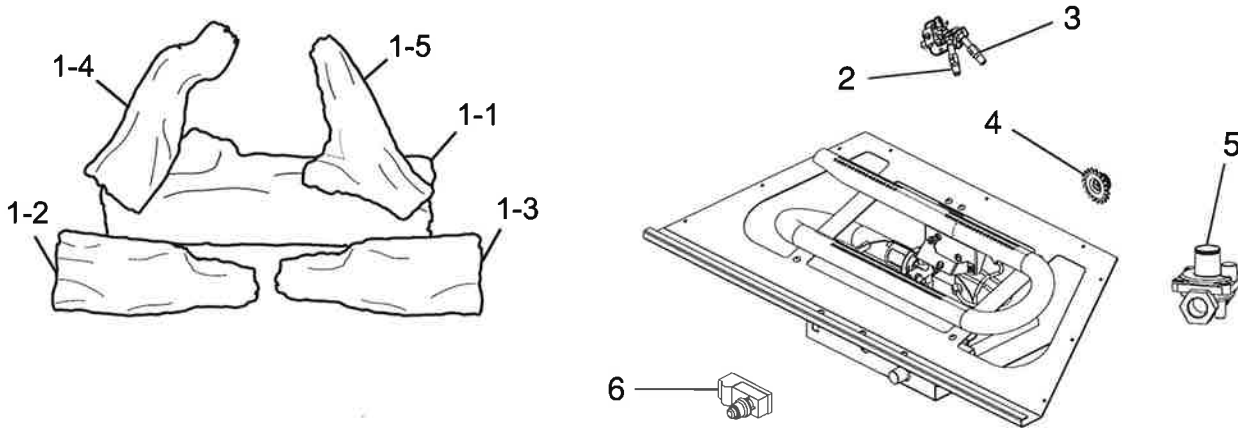

## REPLACEMENT PARTS LIST

For replacement parts, call our Technical Service Department at 1-814-643-1775, 8:30 a.m. –4:30 p.m., CST, Monday – Friday.

| ITEM No. | DESCRIPTION        | QTY | PART NUMBER   |              |
|----------|--------------------|-----|---------------|--------------|
|          |                    |     | GSD2210       | GSD2845      |
| 1        | Log Set (complete) | 1   | 700-S1018     | 700-M1018    |
| 1 - 1    | Log 1              | 1   | 700-S1018-01  | 700-M1018-01 |
| 1 - 2    | Log 2              | 1   | 700-S1018-02  | 700-M1018-02 |
| 1 - 3    | Log 3              | 1   | 700-S1018-03  | 700-M1018-03 |
| 1 - 4    | Log 4              | 1   | 700-S1018-04  | 700-M1018-04 |
| 1 - 5    | Log 5              | 1   | 700-S1018-05  | 700-M1018-05 |
| 2        | ODS Pilot - LP     | 1   | 8085747b      | 8085747b     |
| 3        | ODS Pilot - NG     | 1   | 80857462b     | 80857462b    |
| 4        | Selector Knob      | 1   | EXP-4022      | EXP-4022     |
| 5        | Regulator          | 1   | GRH60C-4.5-12 | GRH60-4.0-10 |
| 6        | Ignitor Module     | 1   | 301-01015-06  | 301-01015-06 |