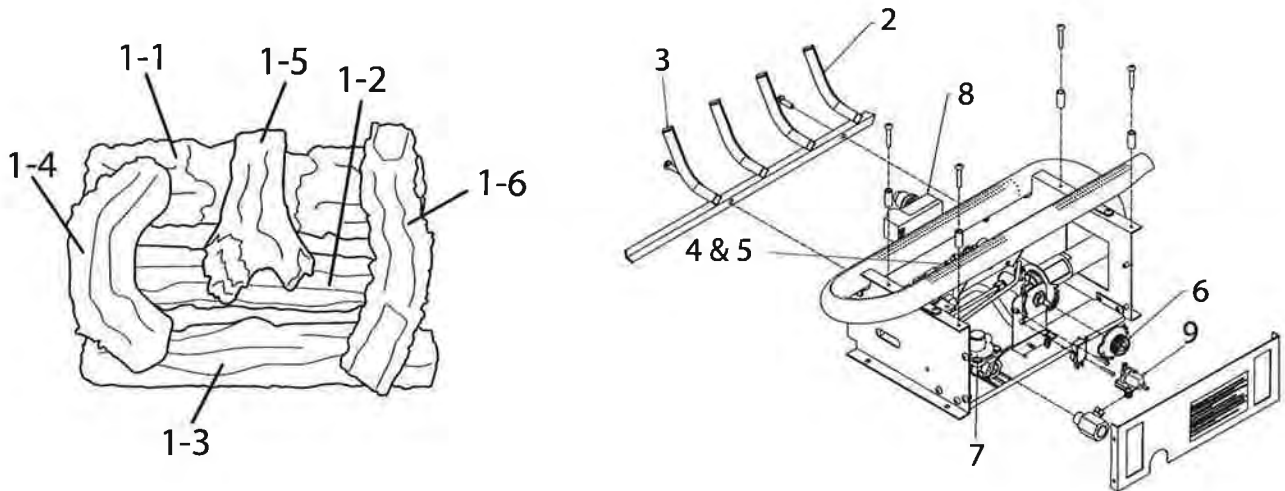

REPLACEMENT PARTS LIST

For replacement parts, call our Technical Service Department at 1-814-643-1775, 8:30 a.m. – 4:30 p.m., CST, Monday – Friday.

ITEM NO.	DESCRIPTION	QTY	PART NO.	
			GLD1855T	GLD2455T
1	Log Set (complete)	1		
1 - 1	Log 1	1	A-014A	A-014A
1 - 2	Log 2	1	H-1080A	H-1086A
1 - 3	Log 3	1	A-0639A	A-0640
1 - 4	Log 4	1	H-0331	H-331A
1 - 5	Log 5	1	H-0812	H-0812
1 - 6	Log 6	1	A-0668	A-0668
2	Grate	1	800-DY1810	800-DY2410
3	Grate End Cap	1	EXP-4509	EXP-4509
4	ODS Pilot - LP	1	80857863	80857863
5	ODS Pilot - NG	1	80857872	80857872
6	Selector Knob	1	EXP-4022B	EXP-4022B
7	Regulator	1	EXP-7010	EXP-7010
8	Ignitor Module	1	EXP-4044	EXP-4044
9	Adjustable Pressure Switch - 10"	1	80-05-107	80-05-107