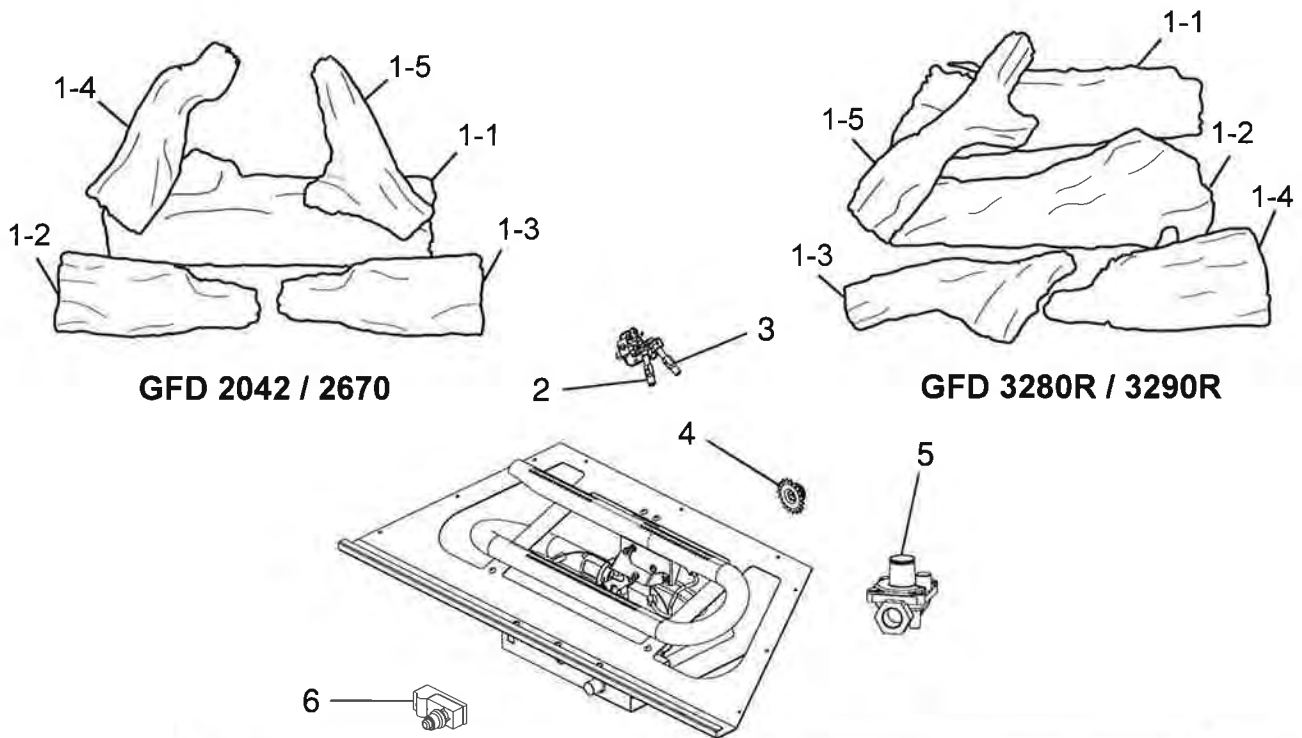

REPLACEMENT PARTS LIST

For replacement parts, call our Technical service department at 1-814-643-1775, 8:30 a.m. – 4:30 p.m., CST, Monday – Friday.

GFD 2042 / 2670

GFD 3280R / 3290R

ITEM No.	DESCRIPTION	QTY	PART NUMBER		
			GFD2042 Series	GFD2670 Series	GFD3280R GFD3290R Series
1	Log Set (complete)	1	700-S1018	700-M1018	700-L1018
1 - 1	Log 1	1	700-S1018-01	700-M1018-01	700-L1018-01
1 - 2	Log 2	1	700-S1018-02	700-M1018-02	700-L1018-02
1 - 3	Log 3	1	700-S1018-03	700-M1018-03	700-L1018-03
1 - 4	Log 4	1	700-S1018-04	700-M1018-04	700-L1018-04
1 - 5	Log 5	1	700-S1018-05	700-M1018-05	700-L1018-05
2	ODS Pilot - LP	1	8085747b	8085747b	8085747b
3	ODS Pilot - NG	1	80857462b	80857462b	80857462b
4	Selector Knob	1	EXP-4022	EXP-4022	EXP-4022
5	Regulator	1	GRH60C-4.5-12	GRH60C-4.5-10	GRH60-4.0-10
6	Ignitor Module	1	301-01015-06	301-01015-06	301-01015-06
7	Remote Receiver	1	-	-	80-05-102
8	Thermostat Remote	1	-	-	80-05-101

ACCESSORIES

NOTICE: All accessories may not be available for all fireplace models.

THERMOSTAT-CONTROLLED BLOWER KIT - 20-6140 For all models. Provides better heat distribution. Makes fireplace more efficient. Automatically turns off and on as needed.