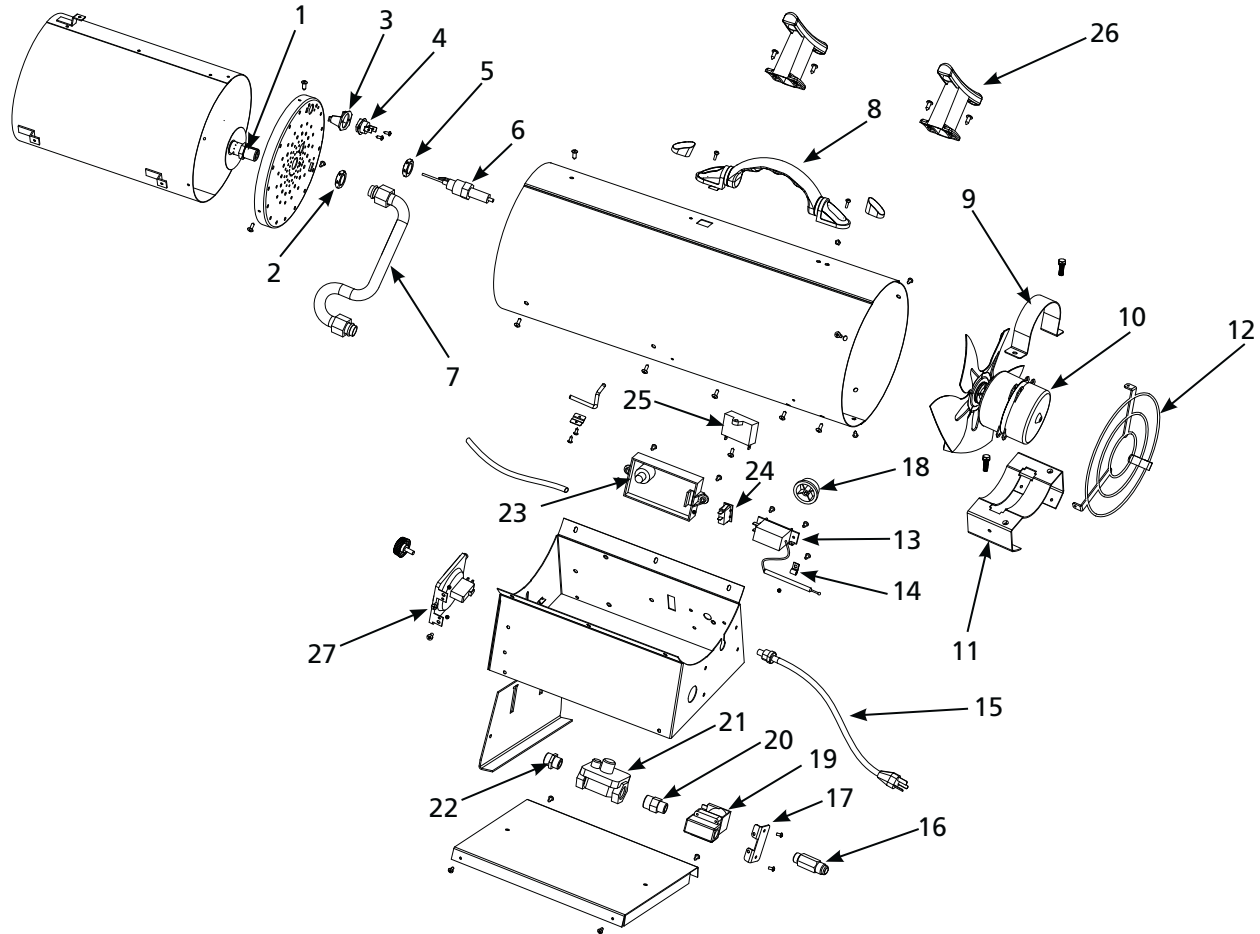

For Repair Parts, call 1-877-447-4768

Please provide following information:
 -Model number
 -Serial number (if any)
 -Part description and number as shown in parts list

Figure 7 – Repair Parts Illustration for Natural Gas Construction Heater

Repair Parts List for Natural Gas Construction Heater

Ref. No.	Description	Part No.	Qty.	Ref. No.	Description	Part No.	Qty.
1	Nozzle Assembly	2315481	1	15	Power Cord Assembly	2201163	1
2	Nozzle Nut	2304945	1	16	Connector Inlet	2315478	1
3	Thermal Switch Bracket	2304826	1	17	Solenoid Valve Bracket	2301968	1
4	Thermal Switch	2201373	1	18	Knob	2101207	1
5	Spark Plug Nut	2305686	1	19	Solenoid Valve	2304277	1
6	Spark Plug	2301974	1	20	Fitting	2315479	1
7	Tubing Assembly	2315483	1	21	Regulator	2315556	1
8	Handle Assembly	2101447	1	22	Fitting	2315480	1
9	Motor Support	2304823	1	23	PCB Assembly	2201181	1
10	Motor Assembly	2315447	1	24	Switch	2201549	1
11	Motor Bracket	2304938	1	25	Capacitor	2201390	1
12	Fan Guard	2304939	1	26	Cord Wrap	2101423	2
13	Thermostat Assembly	2201186	1	27	Back Pressure Switch		
14	Clip	2301973	1				