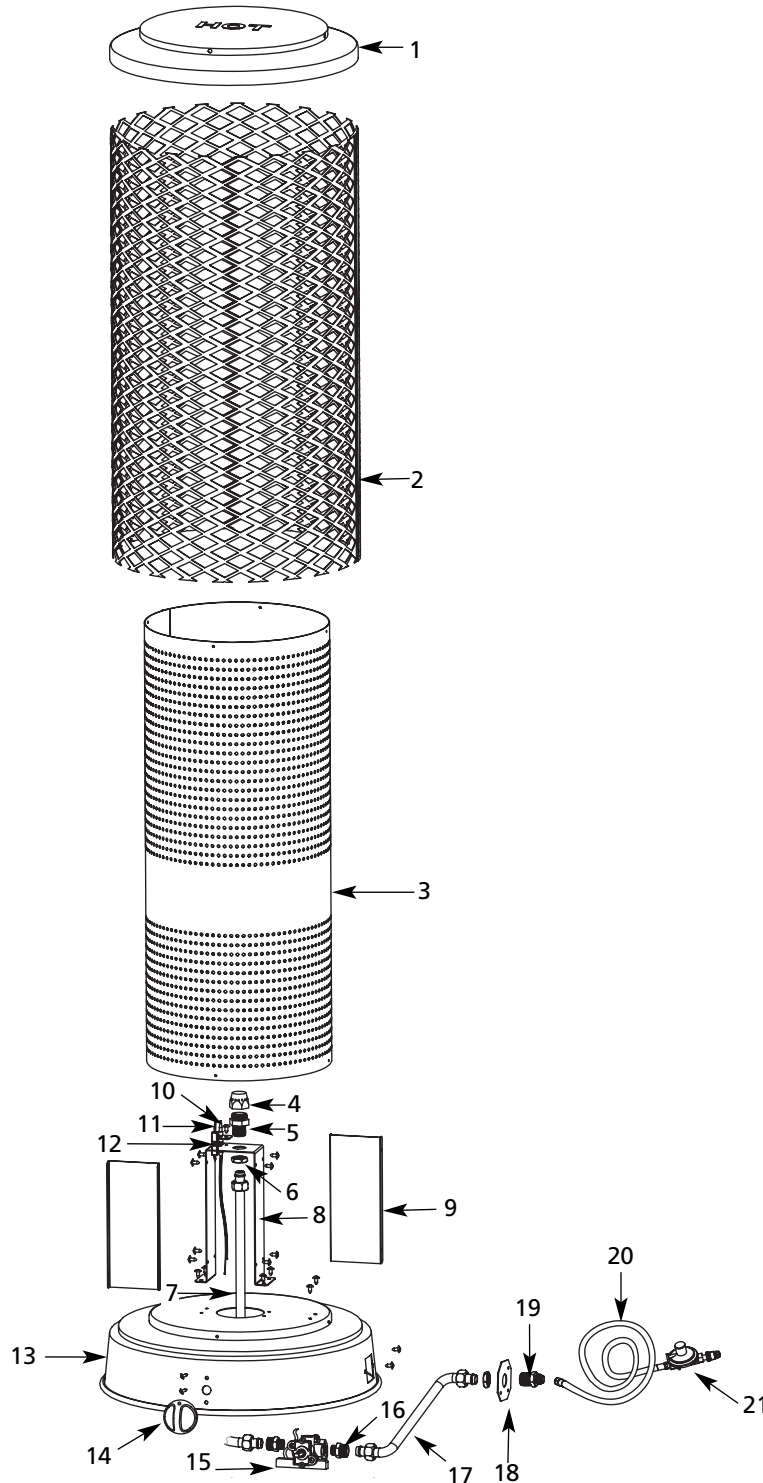

# For Repair Parts, call 1-877-477-4768

Please provide following information:

- Model number
- Serial number (if any)
- Part description and number as shown in parts list

E  
N  
G  
L  
I  
S  
H

Figure 4 – Repair Parts Illustration for Propane Gas-Fired Radiant Heater

# Model RA125DGD

## Repair Parts List for Propane Gas-Fired Radiant Heater

Reference Number	Description	Part Number for Model: RA125DGD	Quantity
1	Top Cover	5002854	1
2	Guard	2315528	1
3	Emitter	2315519	1
4	Nozzle	2315522	1
5	Nozzle Connector	2315545	1
6	Nozzle Nut	2315546	1
7	Main Gas Tubing Assy (LPG)	2315640	1
8	Nozzle Bracket	2315517	1
9	Flame Shield	2315642	2
10	Thermocouple	2201584	1
11	Spark Plug	2201583	1
12	Thermocouple Holder	2315520	1
13	Base	5002851	1
14	Control Knob	2101451	1
15	Control Valve	5050685	1
16	Fitting	2304948	2
17	Tubing Inlet Assy (LPG)	2315525	1
18	Connector Bracket	2315526	1
19	LPG Inlet Connector	2315527	1
20	Hose	5002721	1
21	Regulator	5002758	1