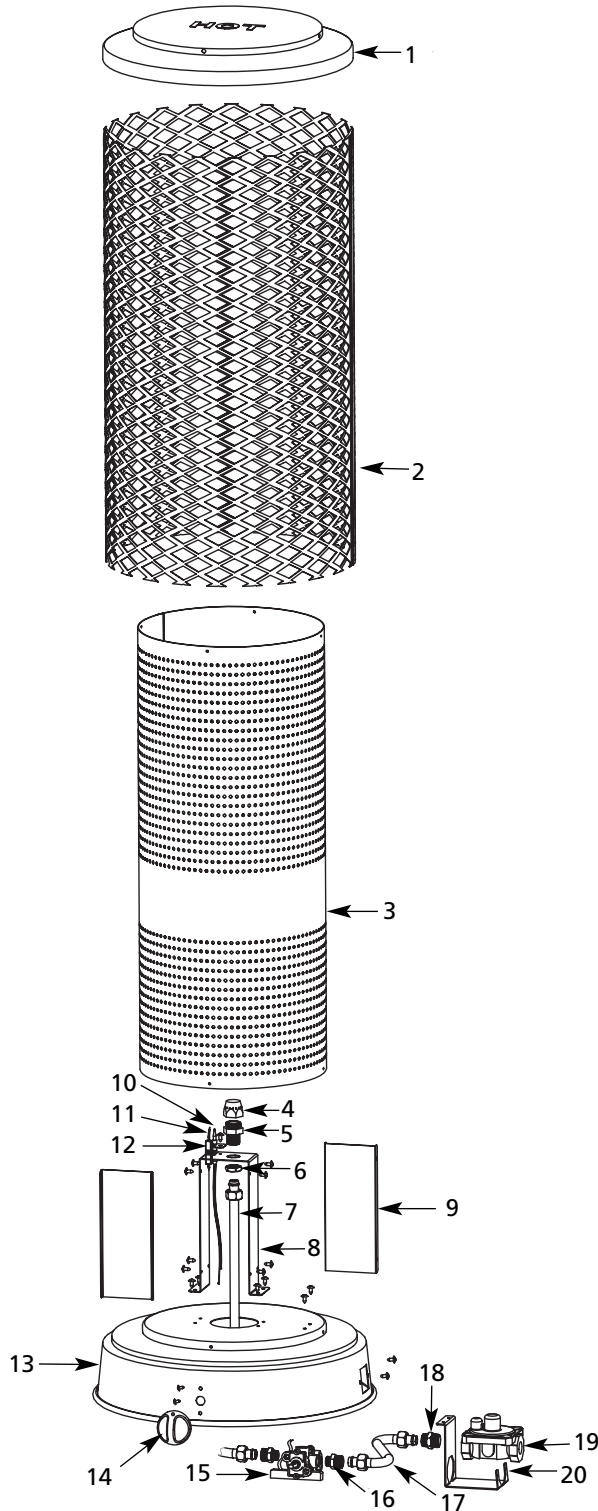

For Repair Parts, call 1-877-477-4768

Please provide following information:

- Model number
- Serial number (if any)
- Part description and number as shown in parts list

E
N
G
L
I
S
H

Figure 6 – Repair Parts Illustration for Natural Gas Radiant Heater RA100NGDGD

For Technical Support or Troubleshooting, Call: 1-877-477-4768, 8:00 am - 5:00 pm CST

www.ghpgroupinc.com

Model RA100NGDGD

Repair Parts List for Natural Gas Radiant Heater RA100NGDGD

Reference Number	Description	Part Number for Model: RA100NGDGD	Quantity
1	Top Cover	5002854	1
2	Guard	2315528	1
3	Emitter	2315519	1
4	Nozzle	2315521	1
5	Nozzle Connector	2315545	1
6	Nozzle Nut	2315546	1
7	Main Gas Tubing Assy (NG)	2315523	1
8	Nozzle Bracket	2315517	1
9	Flame Shield	2315516	2
10	Thermocouple	2201584	1
11	Spark Plug	2201583	1
12	Thermocouple Holder	2315520	1
13	Base	5002851	1
14	Control Knob	2101451	1
15	Control Valve	5050651	1
16	Fitting	2304948	2
17	Tubing Inlet Assy	2315524	1
18	Fitting-Regulator to Tubing Inlet	2315547	1
19	Regulator	2315555	1
20	Regulator Bracket	2315518	1