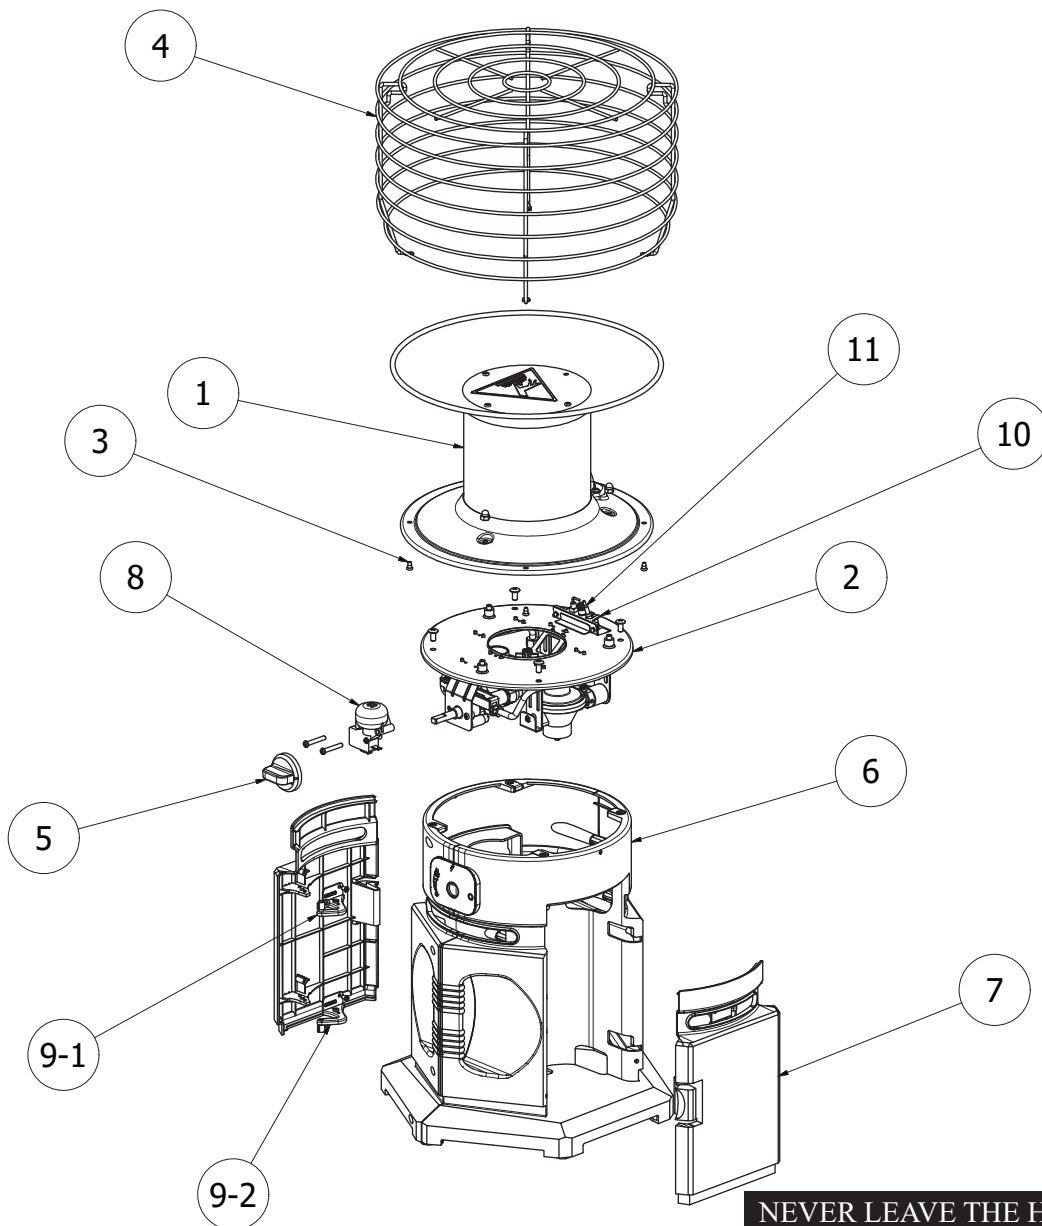

PARTS LIST			
ITEM	QTY	LP18-360	DESCRIPTION
1	1	HA2360-01	Burner Assembly
2	1	HA2360-GTA	Gas Train Assembly
3	N/A	HA360-HK	Hardware Kit
4	1	HA2360-04	Wire Guard
5	1	HA360-23	Control Knob
6	1	23-5202	Plastic Base Assembly
7	2	23-5702	Door
8	1	TT15C-07	Tip Switch
9-1	2	HA2360-21	Door Hinge, Upper
9-2	2	HA2360-22	Door Hinge, Lower
10	1	HA2360-08	LP ODS Pilot Assy.
11	1	HA360-08-01	Thermocouple

NEVER LEAVE THE HEATER UNATTENDED WHILE BURNING!