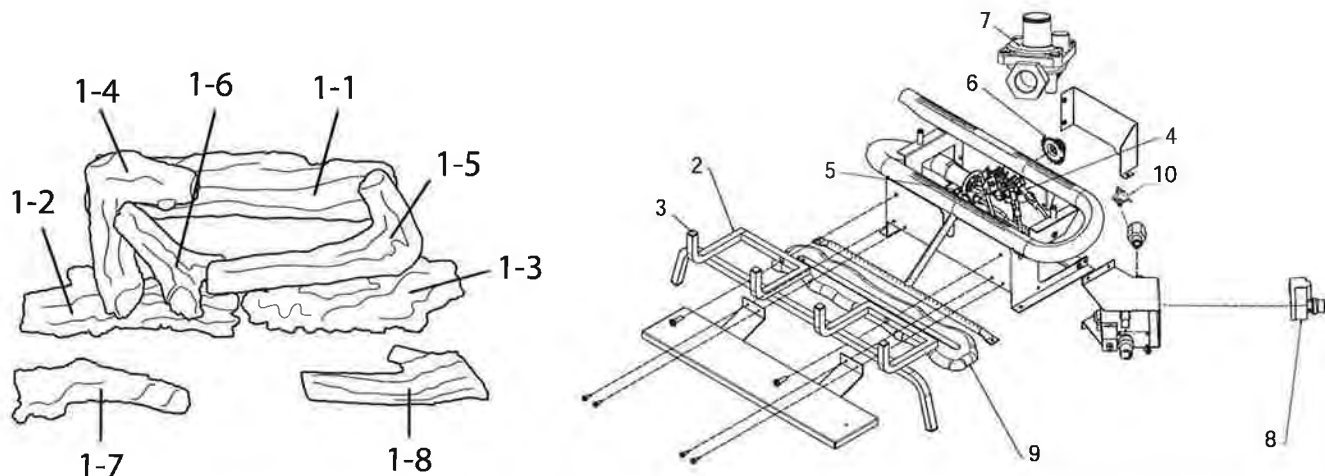

REPLACEMENT PARTS LIST

For replacement parts, call our Technical Service Department at 1-814-643-1775, 8:30 a.m. – 4:30 p.m., CST, Monday – Friday.

ITEM NO.	DESCRIPTION	QTY	PART NO.	
			GLD2465R	GLD3070R
1	Log Set (complete)	1		
1 - 1	Log 1	1	4UB2A	4UB3A
1 - 2	Log 2	1	H-010A	H-003A
1 - 3	Log 3	1	H-010B	H-003B
1 - 4	Log 4	1	H-0075	H-0075
1 - 5	Log 5	1	H-0139	H-0139
1 - 6	Log 6	1	H-0812	H-0812
1 - 7	Log 7	1	H-0370	H-0370
1 - 8	Log 8	1	H-0356	H-0356
2	Grate	1	800-EB2410	800-EB3010
3	Grate End Cap	1	EXP-4509	EXP-4509
4	ODS Pilot - LP	1	80857863	80857863
5	ODS Pilot - NG	1	80857872	80857872
6	Selector Knob	1	EXP-4022B	EXP-4022B
7	Regulator	1	EXP-7010	EXP-7010
8	Ignitor Module	1	EXP-4044	EXP-4044
9	Ember Bed	1	EXP-4519	EXP-4519
10	Adjustable Pressure Switch - 10"	1	80-05-107	80-05-107
11	Remote Receiver	1	80-05-102*	80-05-102*
12	Thermostat Remote	1	80-05-101*	80-05-101*