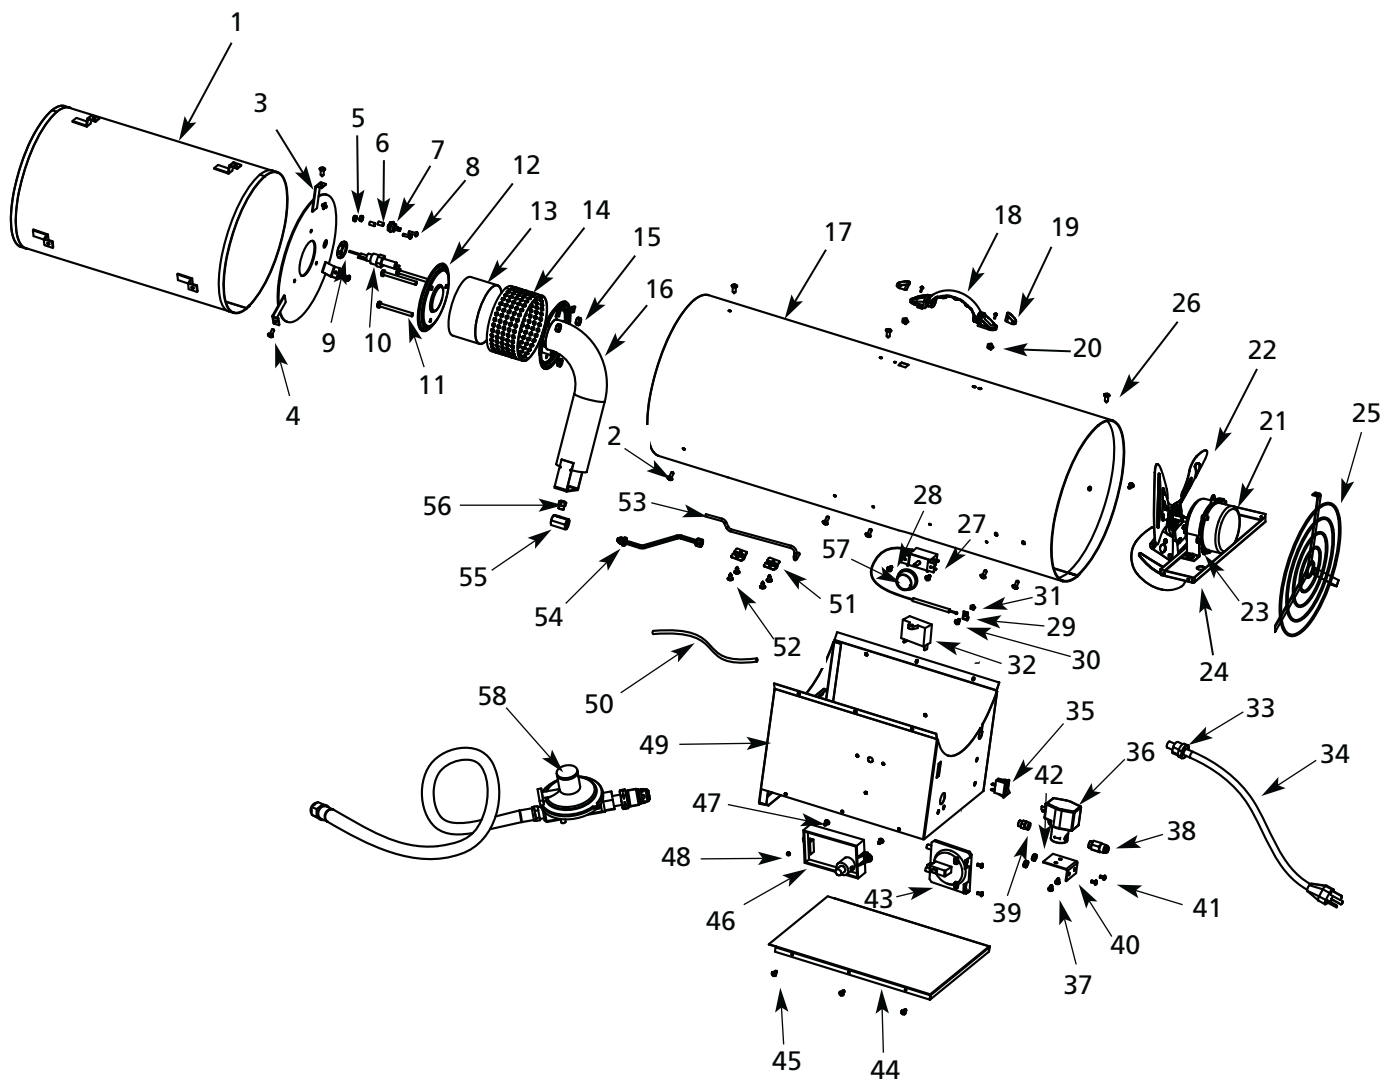

# For Repair Parts, call 1-877-447-4768

Please provide following information:

- Model number
- Serial number (if any)
- Part description and number as shown in parts list

Figure 9 – Repair Parts Illustration for Propane Construction Heater

# Model RMC-FA300DGD

## Repair Parts List for Propane Construction Heater

Ref. No.	Description	Part No.	Qty.	Ref. No.	Description	Part No.	Qty.
1	Inner Shell Assembly	2315586	1	32	Capacitor	2201586	1
2	Screw	2001355	6	33	Bushing Strain Relief	2101633	1
3	Frame Holder	2315587	1	34	Power Cord Assembly	2201163	1
4	Screw	2001355	3	35	Switch	2201549	1
5	Nut	2000112	2	36	Solenoid Valve	2315449	1
6	Sleeve	2315511	2	37	Screw	2001206	2
7	Thermal Switch	2201153	1	38	Connector Inlet	2315595	1
8	Screw	2001059	2	39	Fitting	2315596	1
9	Nut	2305686	1	40	Solenoid Valve Bracket	2315594	1
10	Spark Plug Assembly	2315582	1	41	Screw	2000416	2
11	Bolt	2001447	3	42	Nut	2000384	2
12	Burner Top	2315603	1	43	Back Pressure Switch	2201594	1
13	Inner Ring	2315602	1	44	Base Lower	2315589	1
14	Burner	2315601	1	45	Screw	2001355	6
15	Nut	2000121	3	46	PCB Assembly	2201181	1
16	Burner Tube Assembly	2315600	1	47	Screw	2001445	2
17	Outer Shell	2315585	1	48	Nut	2000231	2
18	Handle Assembly	2101447	1	49	Base	2315588	1
19	Screw	2000416	2	50	Plastic Tube	2101052	1
20	Nut	2000384	2	51	Aluminum Tube Bracket	2315700	2
21	Motor Assembly	2315590	1	52	Screw	2001355	4
22	Fan Assembly	2315592	1	53	Aluminum Tube	2315699	1
23	Motor Support	2315584	1	54	Tubing Assembly	2315599	1
24	Motor Bracket	2315591	1	55	Nozzle Base	2315598	1
25	Fan Guard	2315500	1	56	Nozzle	2315597	1
26	Screw	2001355	3	57	Knob	2101207	1
27	Thermostat Assembly	2201186	1	58	Regulator & Hose Assembly	2315448	1
28	Screw	2000375	2			(MH17224)	
29	Clip	2301973	1				
30	Screw	2000375	1				
31	Nut	2000231	1				